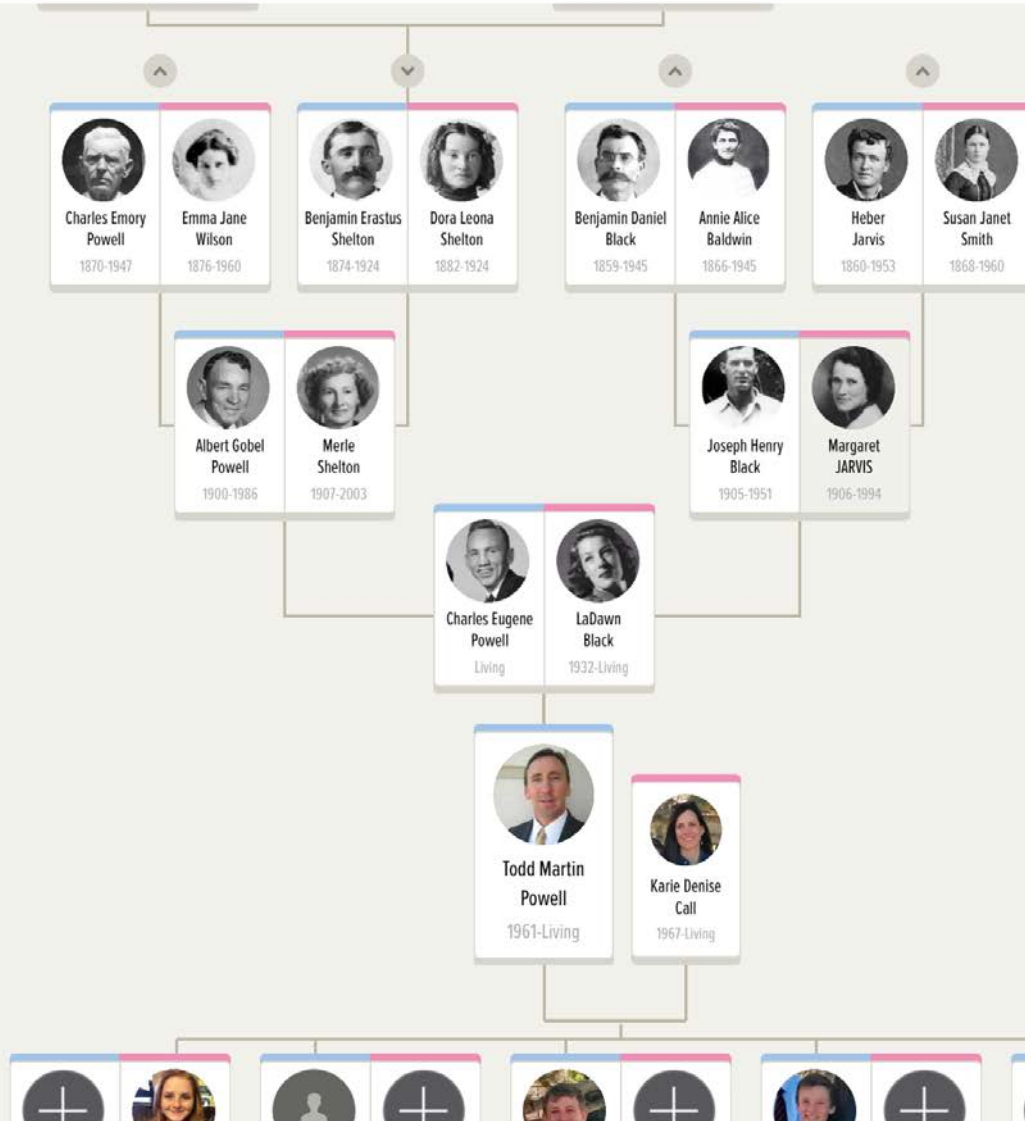

Done!

Profile card for Daniel Shelton (1848-1922) and Mary Sybella Ferguson (1848-1922).

Profile card for Charles Emory Powell (1870-1947) and Emma Jane Wilson (1870-1947).

Profile card for Albert Gabriel Powell and Merle Shelton.

Profile card for Dora Leoria Shelton with tabs for Resources, Photos, Stories, Audio, Charts, etc.

Add the first recording.

Share moments of his or her life by adding the first recording.

View and Update Memories

FS Mobile Micro Task #1:

Add a photo(portrait) of you or an ancestor.

Add a story about a Grandparent

Tasks: Discover Sources

Most Used Feature on Mobile

1. Reviewing Hints
2. Searching for other Person Records

100%

Margaret JARVIS
1906-1994 KWCT-SB2

- View This Tree
- Descendants with Tasks
- Search Records
- Refresh Person
- View My Relationship
- Unwatch
- Delete Person

While on their mission in Iowa.

Search Records