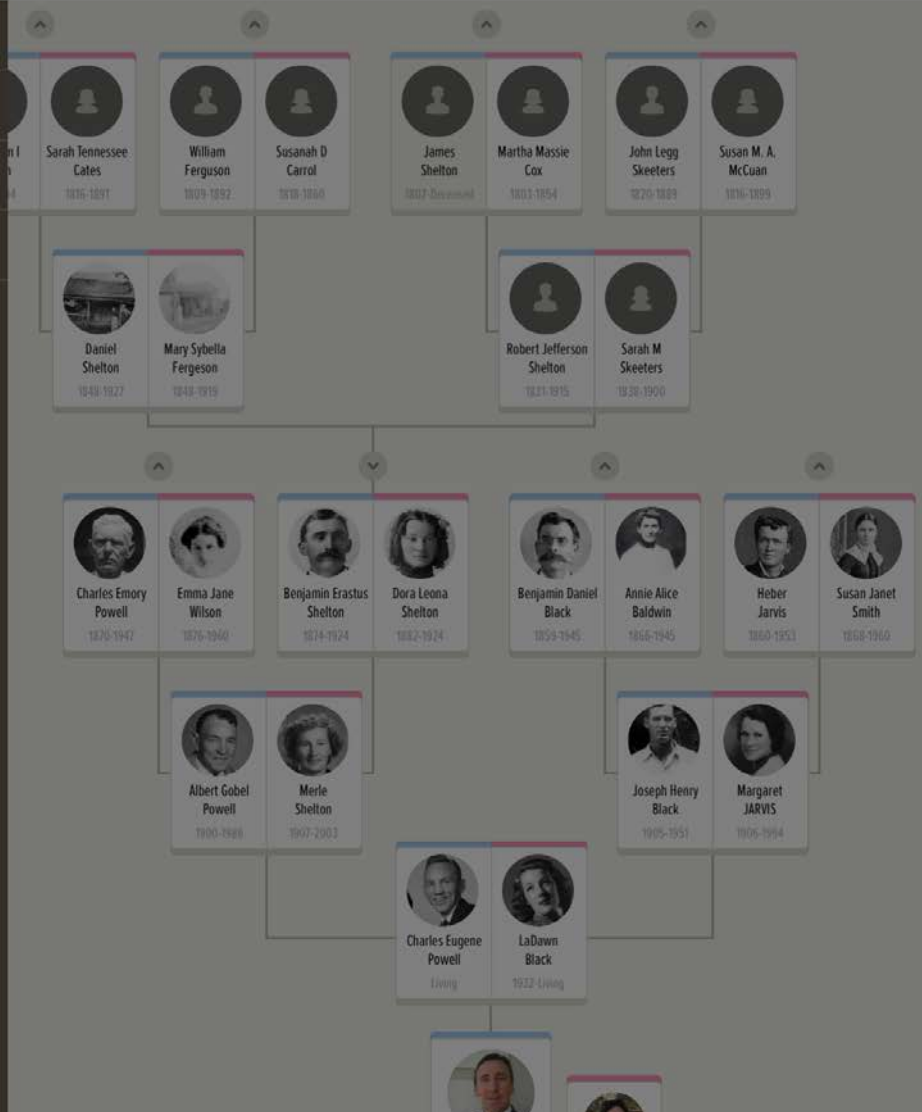

Menu

Settings

Help

Other Apps

Ancestors with Tasks

Quick Start

Sign Out

Family Tree - v1_2020

Rights and Use Information (Updated 2/3/2015)

Privacy Policy (Updated 3/18/2014)

© 2015 by Intellectual Reserve, Inc. All rights reserved.

A service provided by
The Church of Jesus Christ of Latter-day Saints